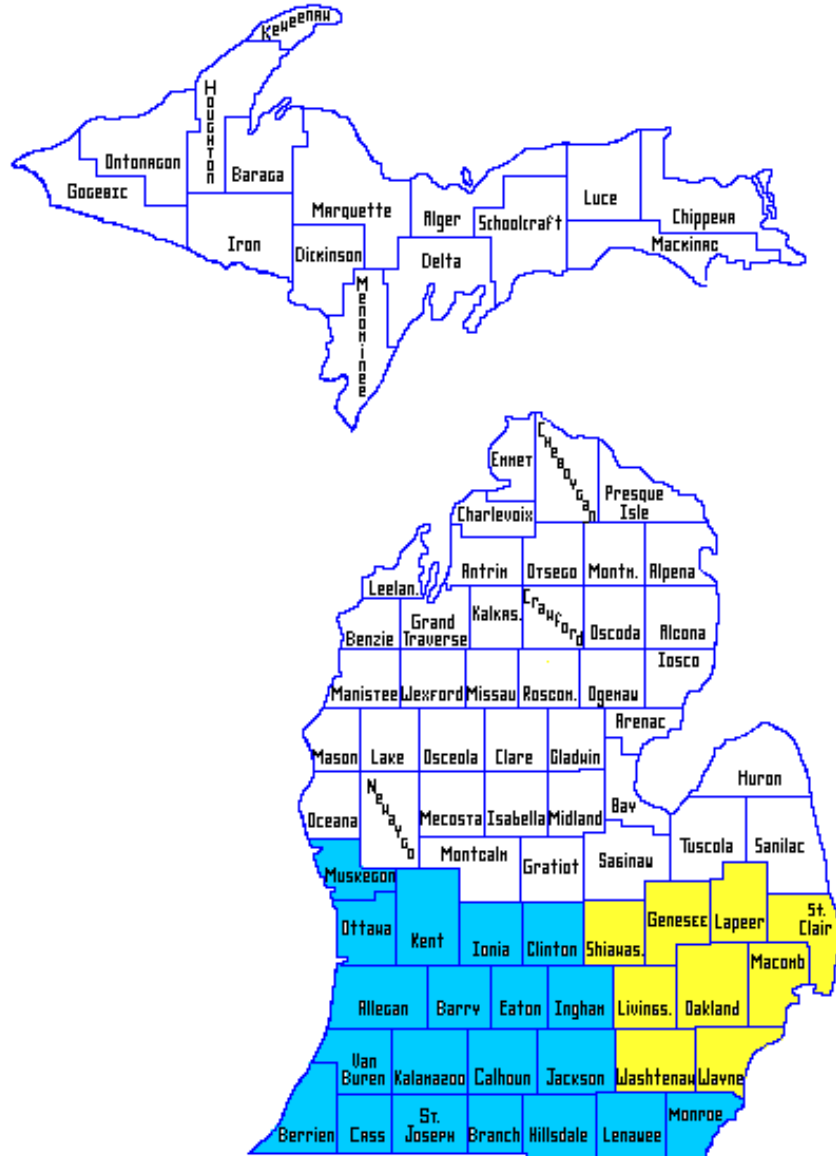

SBP

SCHOOL BROADCAST PROGRAM

Who To Contact For More Information

Counties In White – Michigan Interscholastic Connection – Sparky Nitchman - sparky@mi-ic.com

Counties in Blue – PlayOn! Sports – Tom Neiman - tom.neiman@playonsports.com